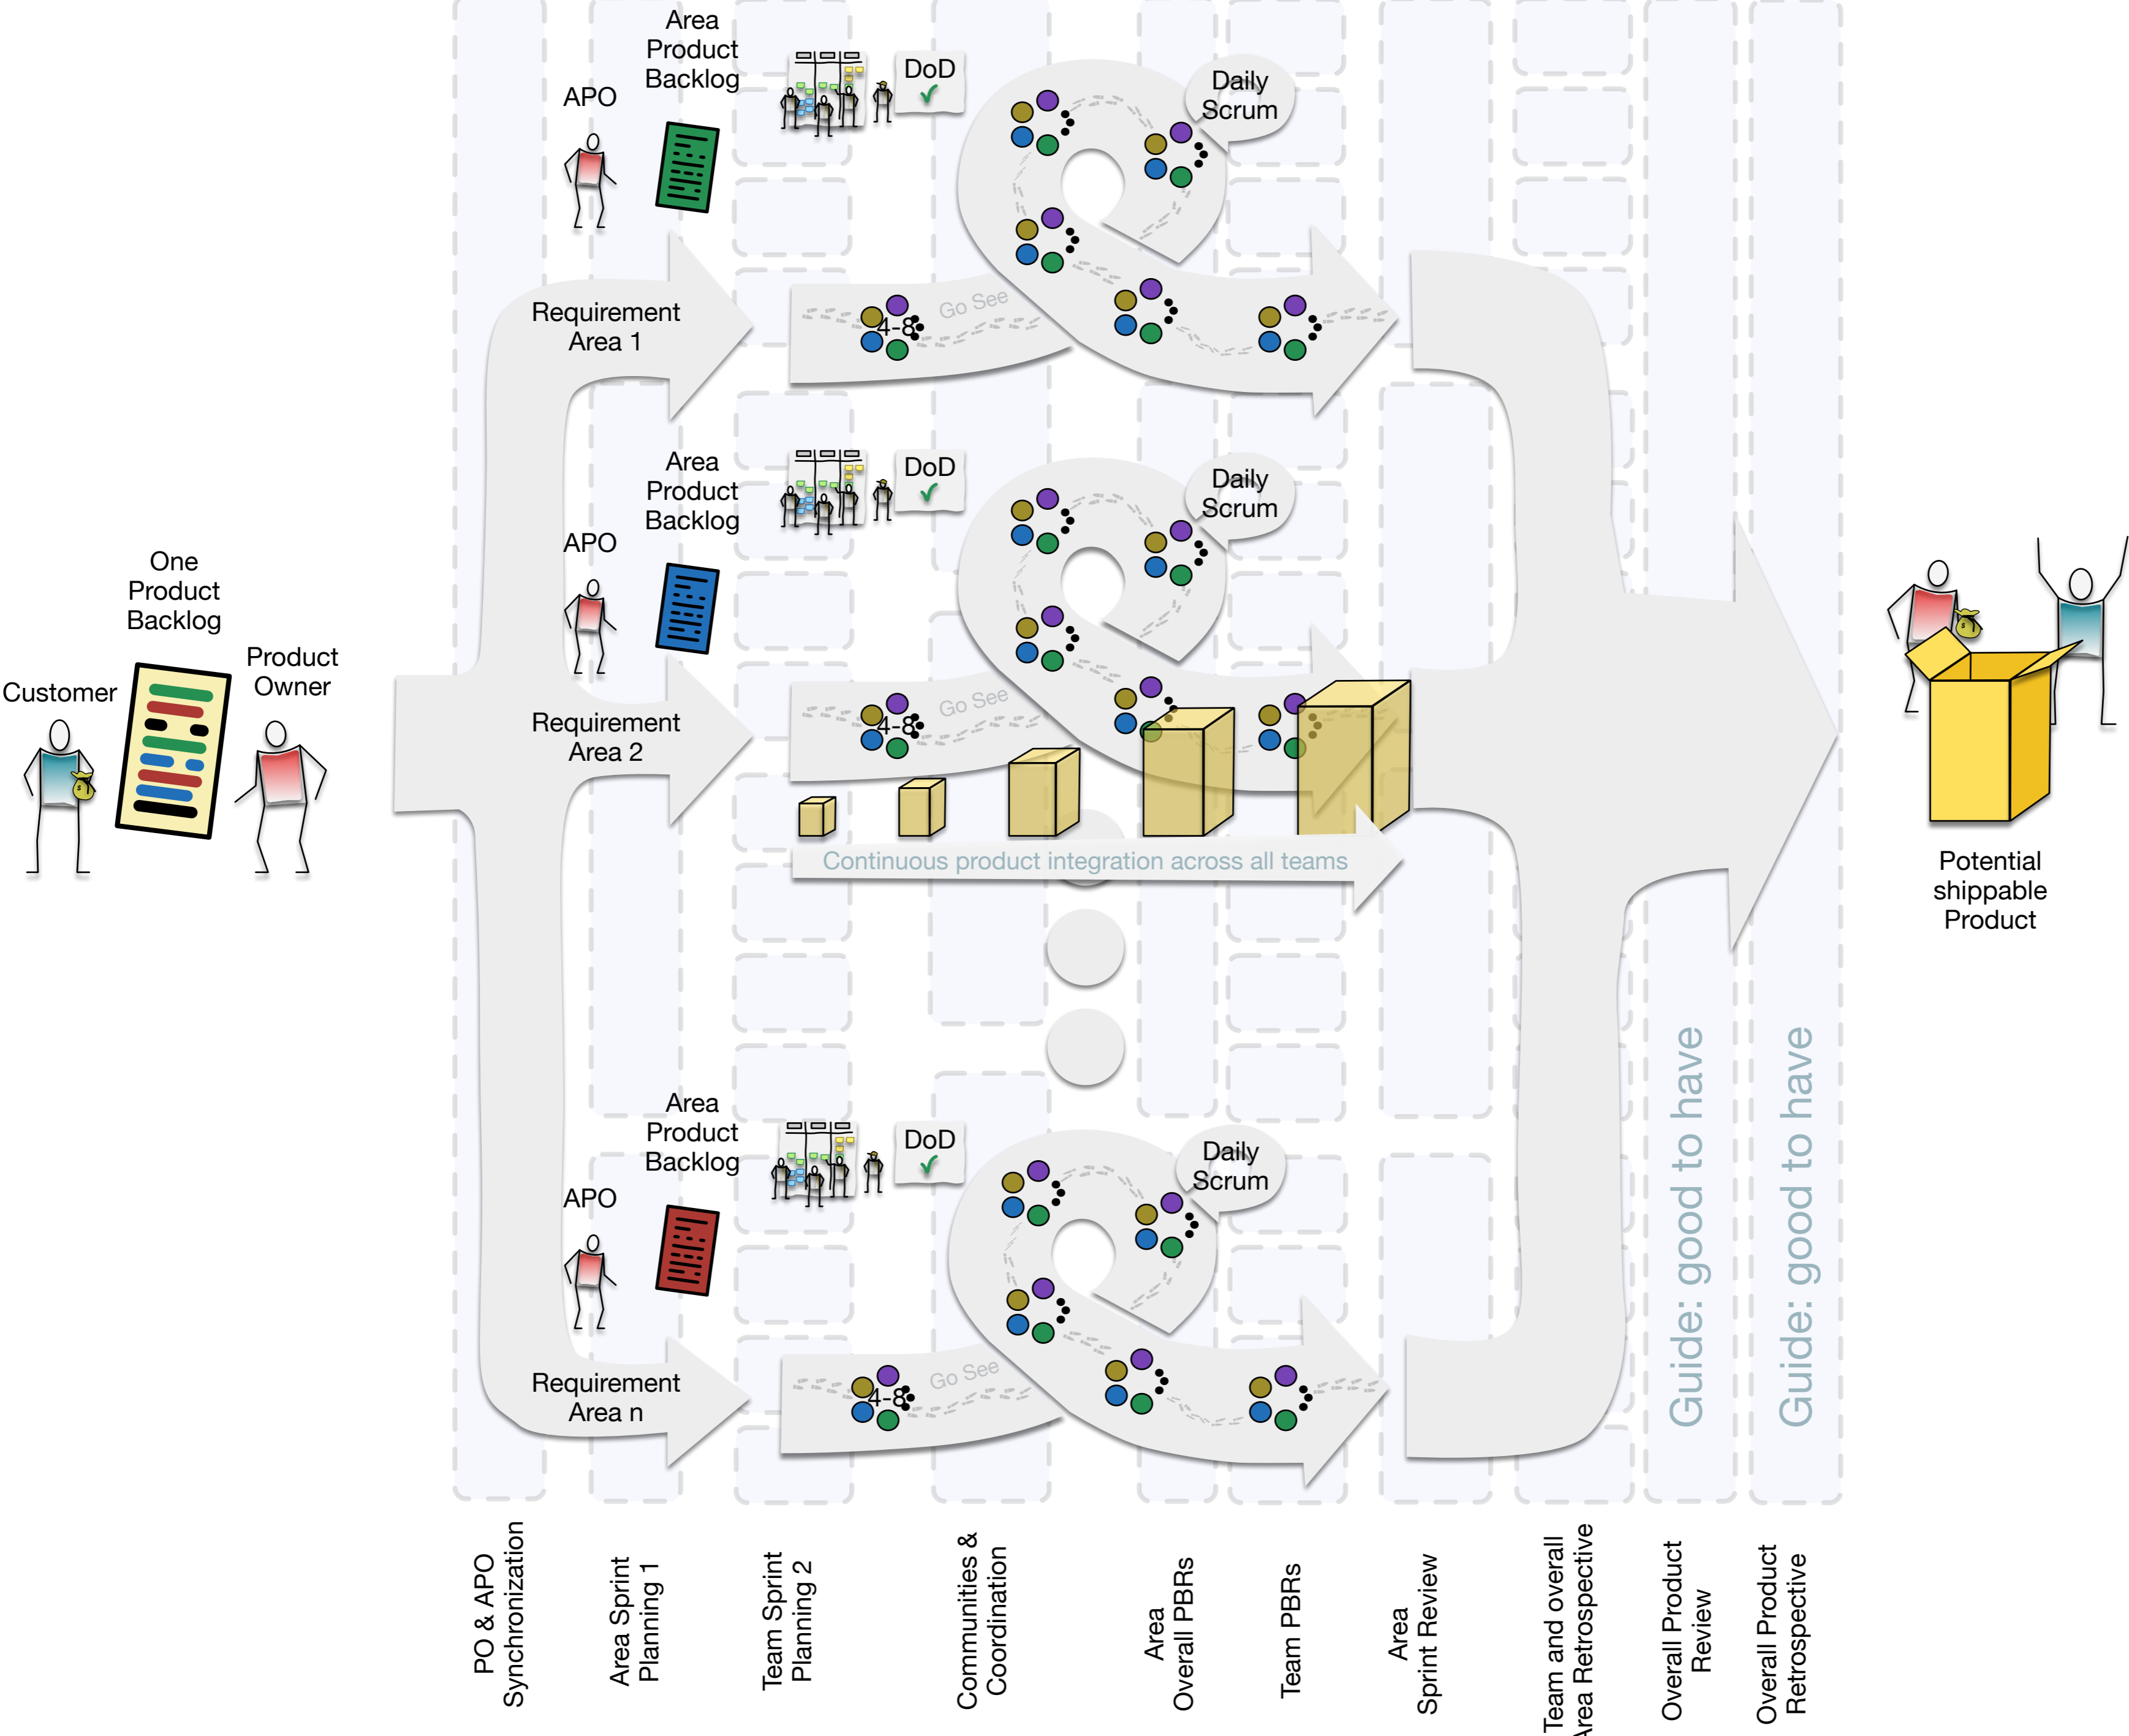

LeSS Huge

PO & APO Synchronization

Area Sprint Planning 1

Team Sprint Planning 2

Communities & Coordination

Area Overall PBRs

Team PBRs

Area Sprint Review

Team and overall Area Retrospective

Overall Product Review

Overall Product Retrospective

Guide: good to have

Guide: good to have

Potential shippable Product